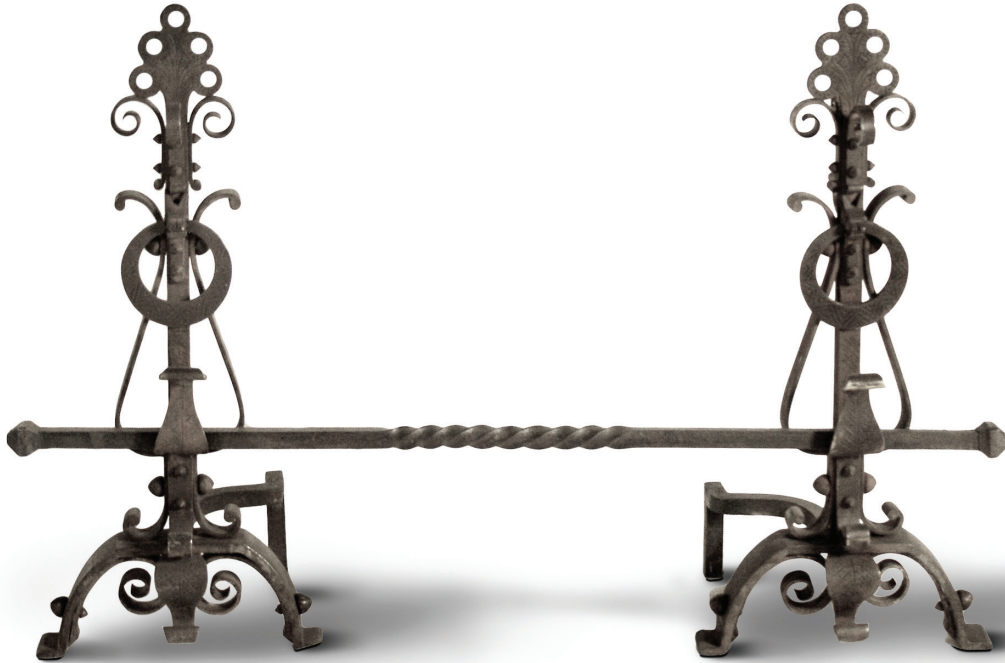

STONE YARD, INC.

ROCHELLE ANDIRONS

Finish: Blackend Steel

SKU	DIMENSIONS
A70-ROC121328	12.5"W X 13"D X 28"H